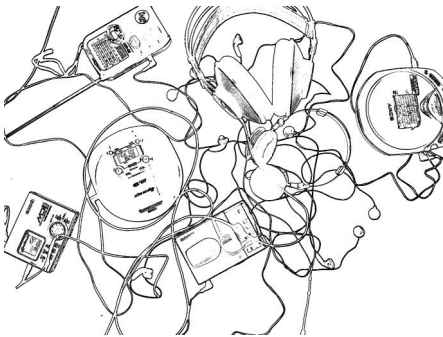

**//huddle**

//installation by noid

huddle is a project dealing with the daily live use of mobile music devices.  
it is taking a sample of what people are listening to,  
privately but in public spaces,  
simultaneously but each by oneself.  
huddle is joining it together in a public but intimate space.  
it is creating a common private audio reality, composed of individual choices.